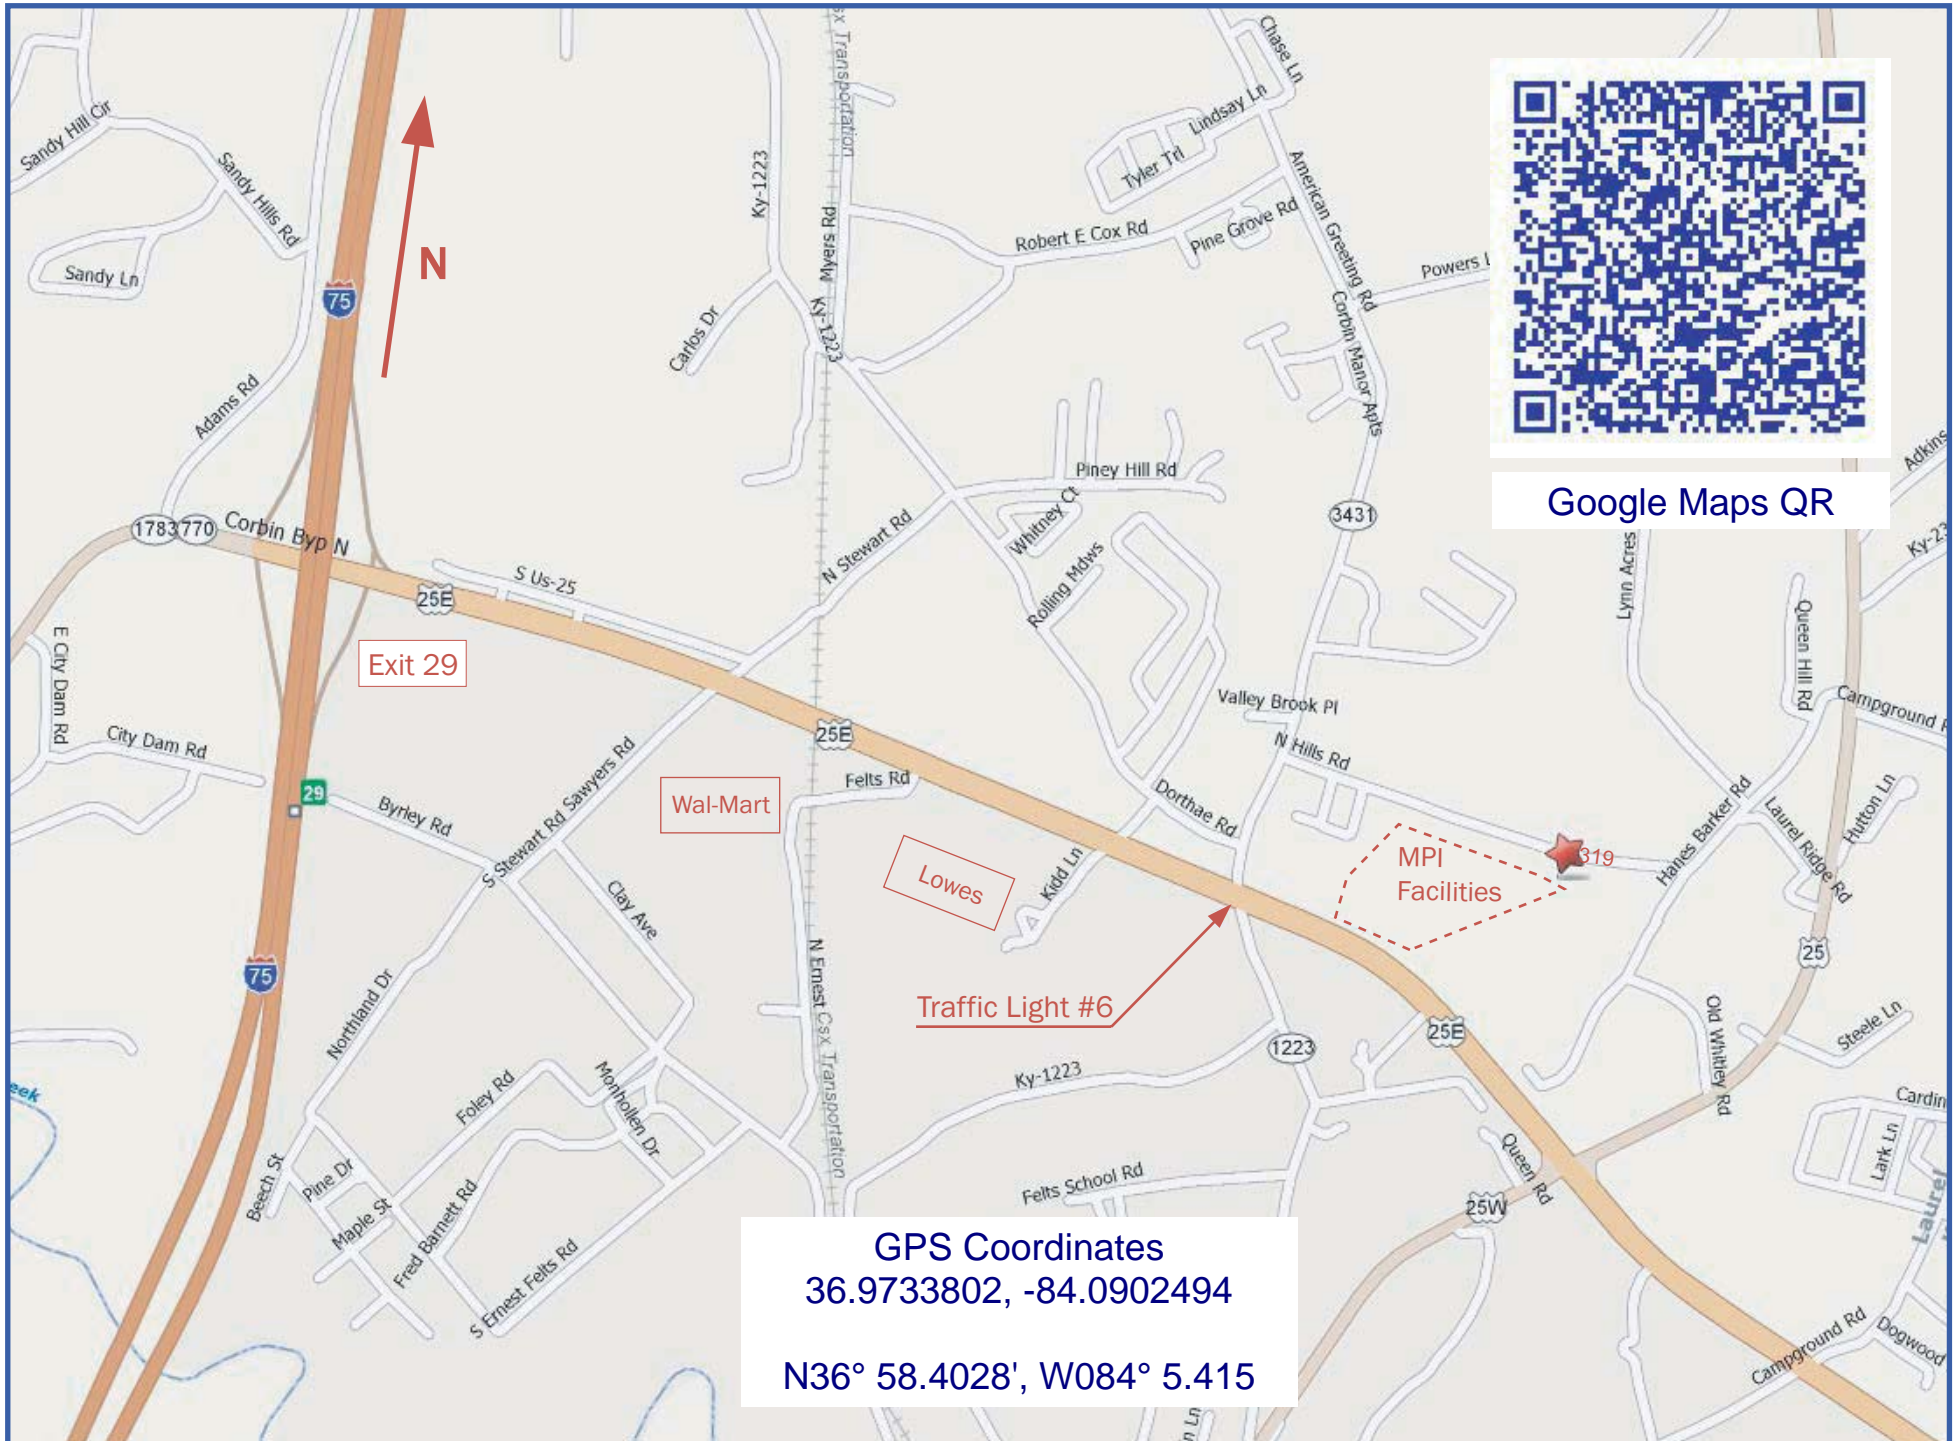

MPI is located just off Interstate 75 at Exit #29 about halfway between Knoxville, TN and Lexington, KY

Corporate address: 319 North Hills Road Corbin, KY 40701

Google Maps QR

GPS Coordinates
36.9733802, -84.0902494
N36° 58.4028', W084° 5.415